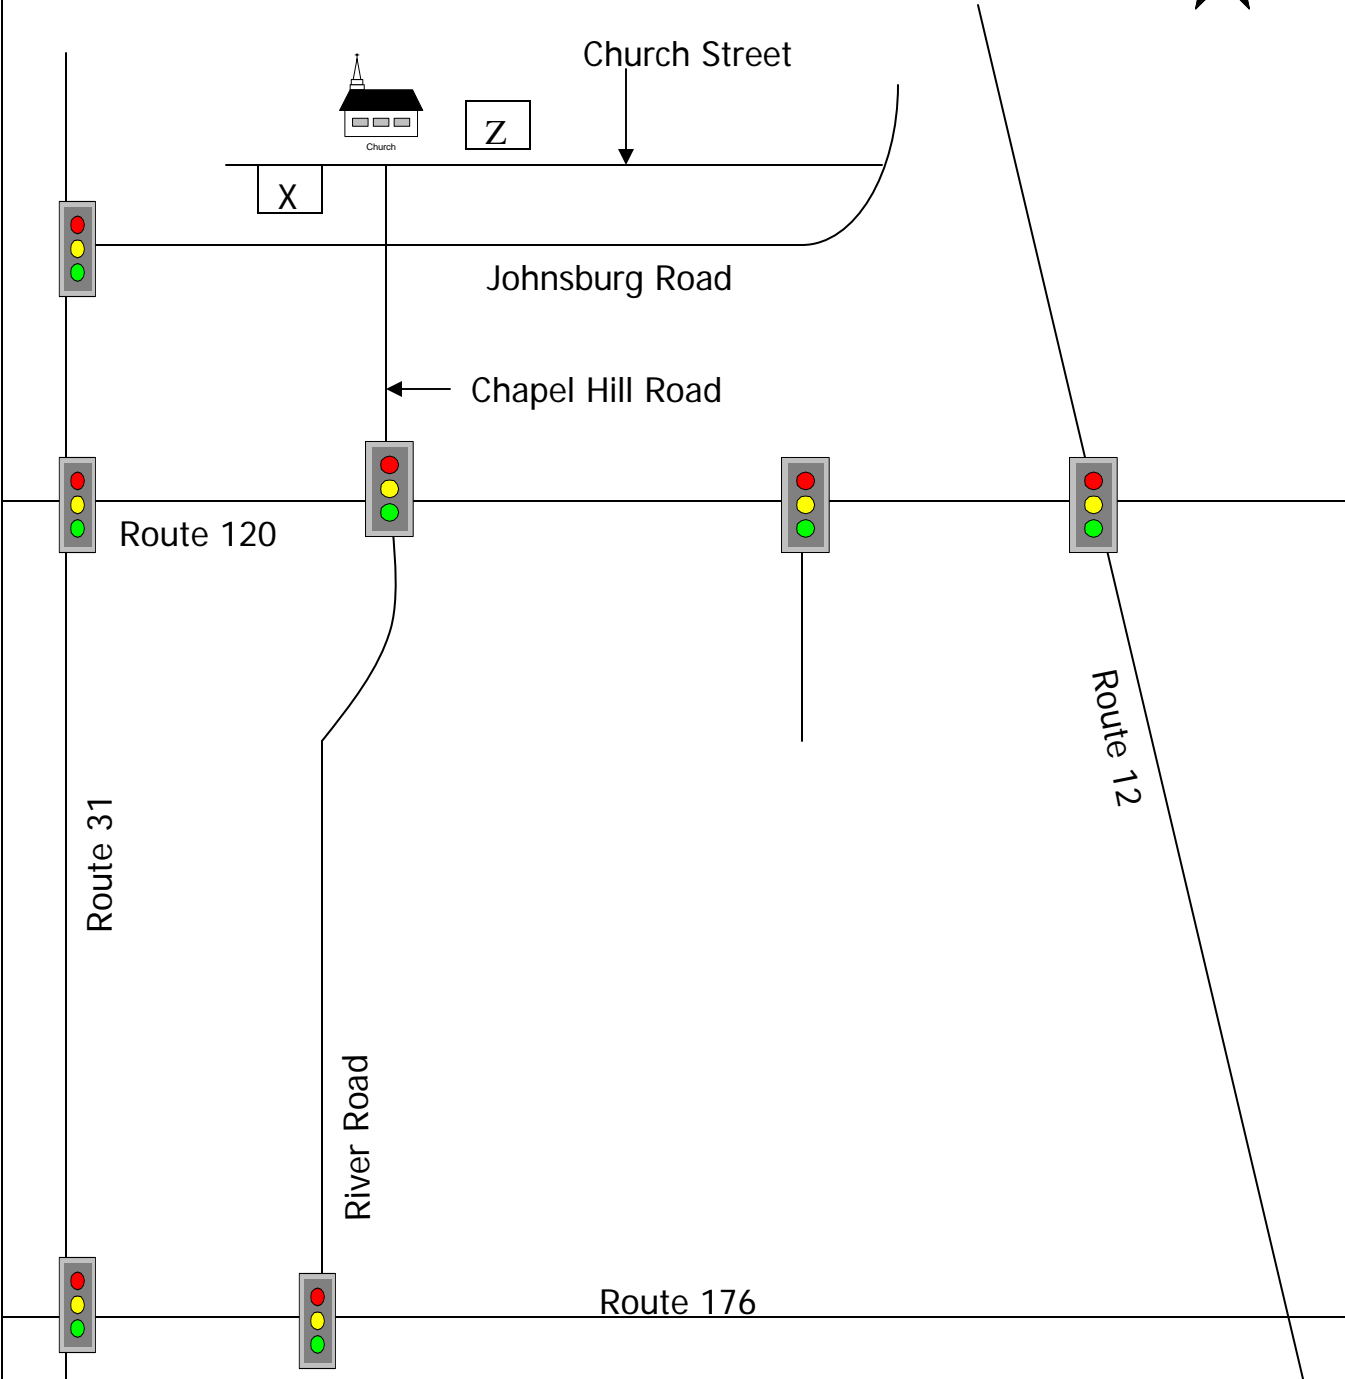

Map to McHenry B'N'B

X = Johnsburg Community Center (turn left at church, on left)

Z = Johnsburg Junior High (turn right at church, left at sign for schools)

* Map not to scale and no roads run straight in McHenry *